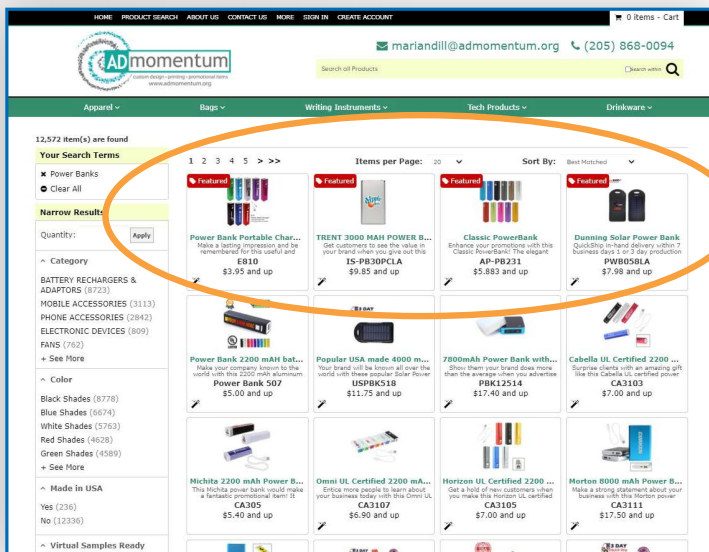

ESP Websites Pay for Placement

550,000+
Monthly
End-Buyer Visits

14,500+
Distributor Sites

72.5%
of Top 40
Distributors Have
ESP Websites

3.5
Million
Monthly Page Views

2022 ESP Websites
Pay for Placement Rate:

Top 4 positions
\$155/1,000 Impressions

ESP Websites™ Pay for Placement creates demand for your products by positioning them in the top four spots of every page of search results in a certain product category.