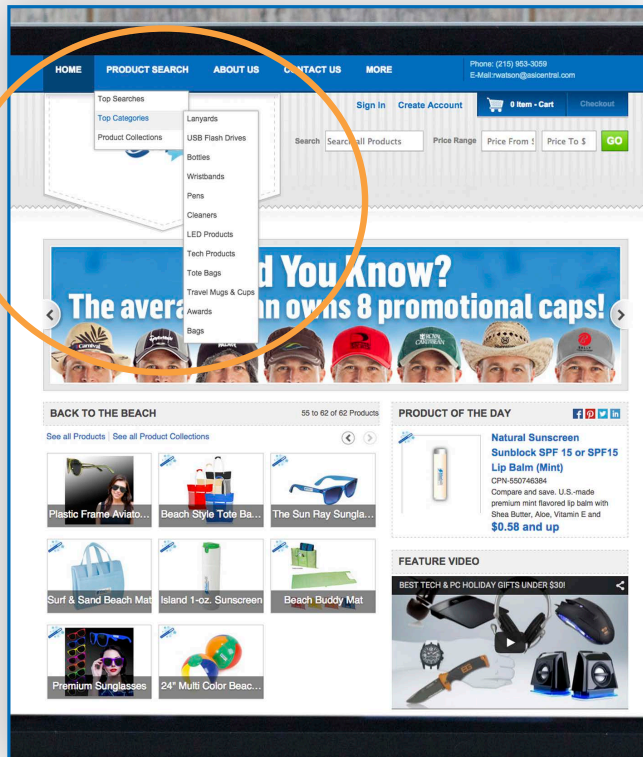

# ESP Websites Top Categories

550,000+  
Monthly  
End-Buyer Visits

14,500+  
Distributor Sites

72.5%  
of Top 40  
Distributors Have  
ESP Websites

3.5  
Million  
Monthly Page Views

2022 ESP Websites  
Top Categories Rate:

\$270/month

**Top Categories on ESP Websites™** allows you to reserve a category in the drop-down menu. When clicked, end-buyers are directed to a search results listing of all products in your reserved category. This is an ideal ad spot to promote add-on sales.