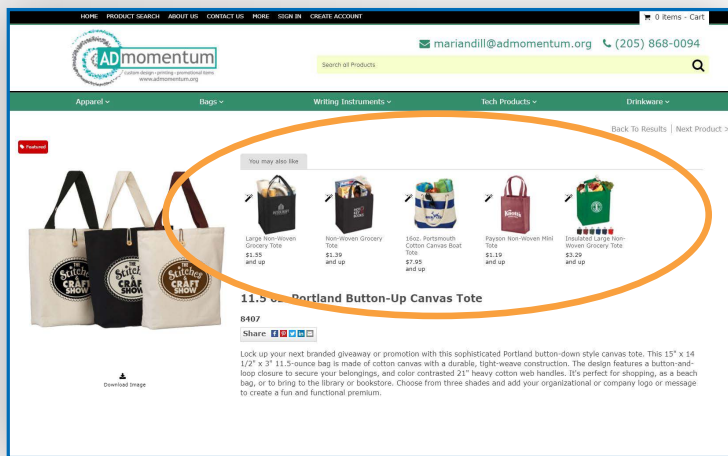

ESP Websites You May Also Like

550,000+
Monthly
End-Buyer Visits

14,500+
Distributor Sites

72.5%
of Top 40
Distributors Have
ESP Websites

3.5
Million
Monthly Page Views

**2022 ESP Websites
You May Also Like Rate:**

5 products for
\$310/month

You May Also Like on ESP Websites™ is a popular placement on this network of sites because it recommends products to end-buyers, helping with inspiration and engagement. After one of your products is clicked, its Product Detail Page lists five alternative or complementary products within that product category.